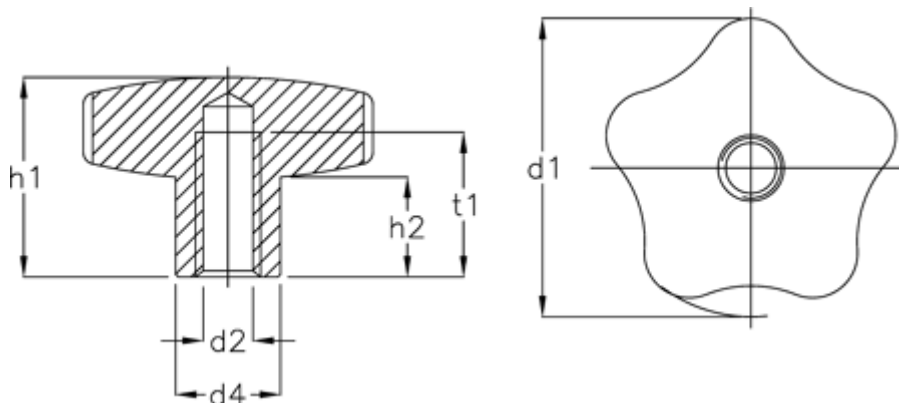

Article number: 20545470

Description: E+G Hand knob GN 5336-60-M 12-E-MT

Measures

d_1	= 60
d_2	= M12
d_4	= 21
H_1	= 40
H_2	= 20.0
t_1 min.	= 22